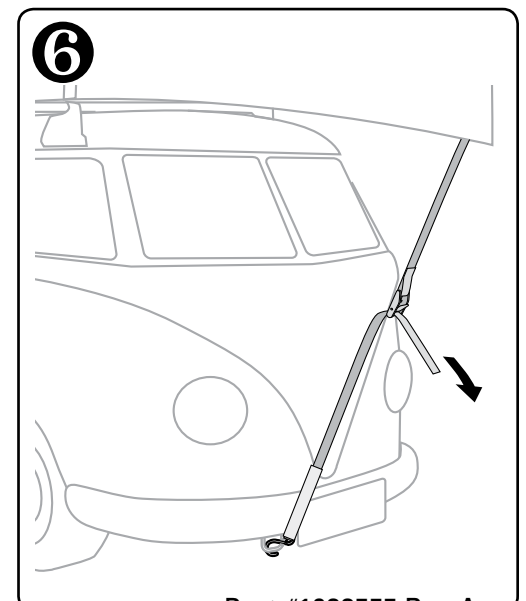

YAKIMA BOW/STERN TIE-DOWN

1

2

3

4

5

6