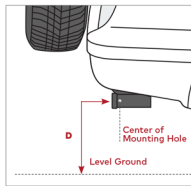

MEASUREMENT D