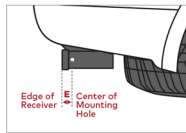

MEASUREMENT E