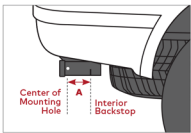

EXO System Guidelines

IMPORTANT

EXO System is certified for use on vehicles with 2" hitch receivers **ONLY**.

Determine Hitch Size and Class

Measure the opening of the receiver to determine size. To see which Class your receiver is check the sticker on the side of the hitch. If there is no sticker and the hitch came pre-installed, check the vehicle's owner's manual under "Towing." You can also check with the dealership or manufacturer.

- **1 1/4"** ☒ 1.25" receivers are **NOT** compatible with EXO System
- **2"** ☒ 2" receivers are compatible with EXO System
- **2 1/2"** ☒ 2.5" receivers are **NOT** compatible with EXO System

EXO System Hitch Compatibility

EXO System is designed and tested to work with Class III & Class IV 2" hitch receivers.

Follow Fit Measurements

Because hitch receivers can be installed to the vehicle in many different ways it is important to check the provided fit measurements for compatibility. Find the products that fit your Class receiver and locate the A,B,C, and D measurements that associate with the product.

Hitch Measurements

Product	A	B	C	D	E
EXO SwingBase	3" Min.	5.5" Max.	8" Max. (15 1/4" w/StraightShot hitch extender)	10" Min.	1.5" Min.

MEASUREMENT A