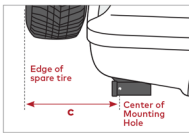

MEASUREMENT C