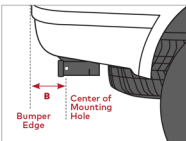

MEASUREMENT B