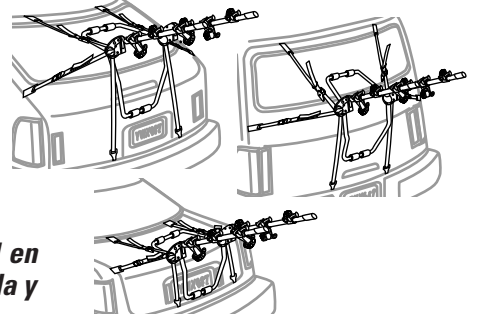

Si no encuentra la marca de su auto en la lista, llame al 888-925-4621 en E.U. y Canadá. Es posible que nuestra empresa pueda darle la medida y las observaciones correspondientes a su vehículo.